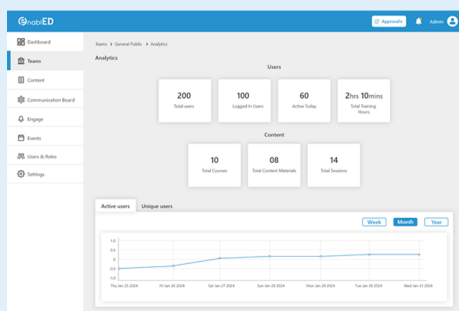

L&D Analytics Suite

Exportable reports for stakeholders
Real-time insights on adoption, retention, ROI

Manager Dashboard

Track team progress and performance
Assign, assess, and coach in real time

Assessment & Certification