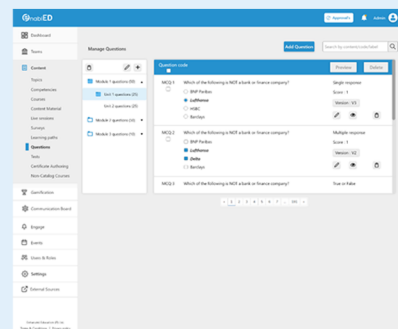

L&D Analytics Suite

Exportable reports for stakeholders
Real-time insights on adoption, retention, ROI

Manager Dashboard

Track team progress and performance
Assign, assess, and coach in real time

Assessment & Certification