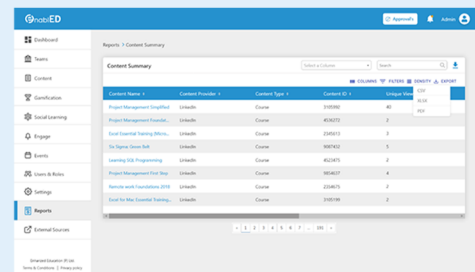

L&D Analytics Suite

Exportable reports for stakeholders
Real-time insights on adoption, retention, ROI

Manager Dashboard

Track team progress and performance
Assign, assess, and coach in real time

Assessment & Certification